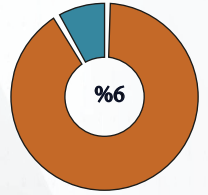

MAY 2024

From 01 January to 31 May 2024, the Executive Unit for IDPs monitored (1,430) households (7,664) individuals who were displaced from 9 different governorates and they were distributed among 6 governorates.

The Executive Unit for IDPs also recorded (147) households (701) individuals, including (66) households (326) individuals who were newly displaced and (80) households (375) individuals were displaced for the second time between 01 - 31 May 2024. Most of these households were displaced from Al Hodeidah Governorate (47%), Taiz Governorate (36%), and between (28%-) of the households were displaced from the governorates of Ad Dali, Al Bayda, Lahj, Dhamar, Ibb.

For the same period, 01 - 31 May 2024, it was also recorded that (39) households (206) individuals left their current areas of displacement same of them returned back to their original areas, others moved or were displaced for a second time.

The Executive Unit for IDPs also tracked (19) households (110) individuals returned to their places of origin in May.

RRM

HHs Returnees

HHs Displcement

HHs Departed