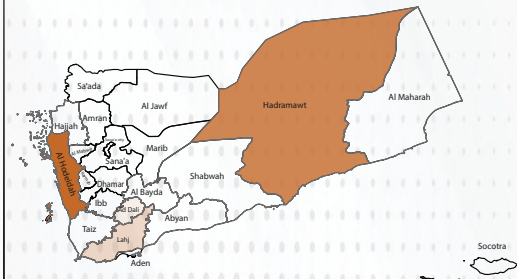

1 -30 May	1 -30 May
Al Hodeidah	17	98
Hadramawt	13	66
Lahj	7	30
Ad Dali	2	12
Aden	0	0
Al Maharah	0	0
Marib	0	0
Shabwah	0	0
Abyan	0	0
Taiz	0	0
Hajjah	0	0
Al Jawf	0	0
Socotra	0	0
TOTAL	39	206