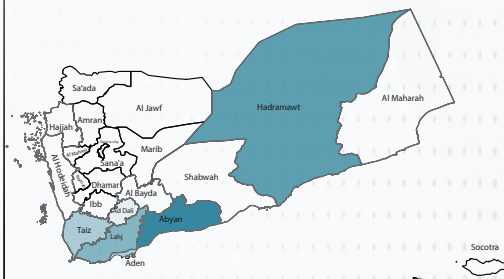

MAY 2024

From 01 January to 31 May 2024, the Executive Unit for IDPs monitored (1,430) households (7,664) individuals who were displaced from 9 different governorates and they were distributed among 6 governorates.

The Executive Unit for IDPs also recorded (147) households (701) individuals, including (66) households (326) individuals who were newly displaced and (80) households (375) individuals were displaced for the second time between 01 - 31 May 2024. Most of these households were displaced from Al Hodeidah Governorate (47%), Taiz Governorate (36%), and between (28%-) of the households were displaced from the governorates of Ad Dali, Al Bayda, Lahj, Dhamar, Ibb.

For the same period, 01 - 31 May 2024, it was also recorded that (39) households (206) individuals left their current areas of displacement same of them returned back to their original areas, others moved or were displaced for a second time.

The Executive Unit for IDPs also tracked (19) households (110) individuals returned to their places of origin in May.

RRM

HHs Returnees

HHs Displcement

HHs Departed

	1 -30 May	1 -30 May
Al Hodeidah	17	98
Ad Dali	2	12
Aden	0	0
Marib	0	0
Shabwah	0	0
Hadramawt	0	0
Abyan	0	0
Taiz	0	0
Lahj	0	0
Al Maharah	0	0
Al Jawf	0	0
Hajjah	0	0
Socotra	0	0
TOTAL	19	110