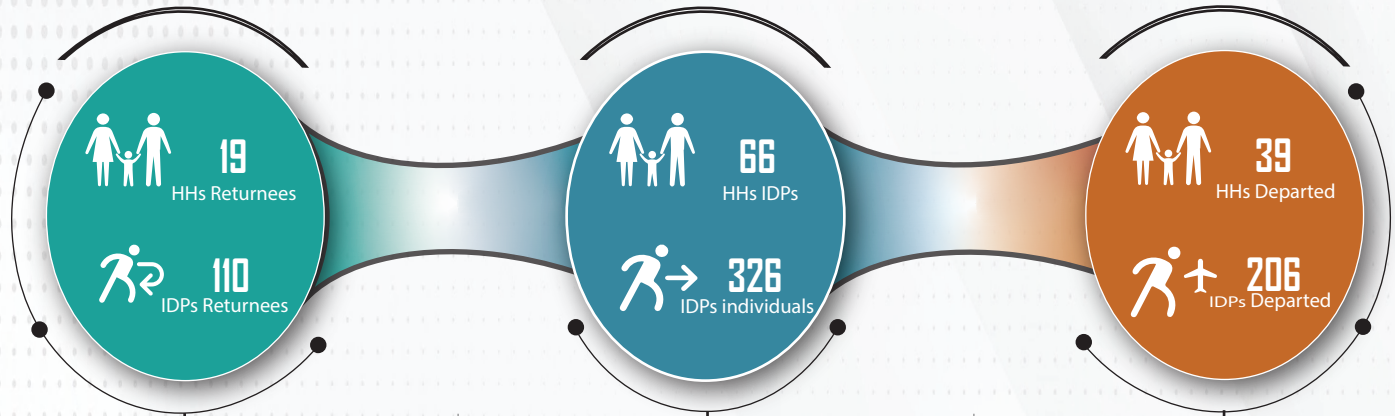

MAY 2024

From 01 January to 31 May 2024, the Executive Unit for IDPs monitored (1,430) households (7,664) individuals who were displaced from 9 different governorates and they were distributed among 6 governorates.

The Executive Unit for IDPs also recorded (147) households (701) individuals, including (66) households (326) individuals who were newly displaced and (80) households (375) individuals were displaced for the second time between 01 - 31 May 2024. Most of these households were displaced from Al Hodeidah Governorate (47%), Taiz Governorate (36%), and between (28%-) of the households were displaced from the governorates of Ad Dali, Al Bayda, Lahj, Dhamar, Ibb.

For the same period, 01 - 31 May 2024, it was also recorded that (39) households (206) individuals left their current areas of displacement same of them returned back to their original areas, others moved or were displaced for a second time.

The Executive Unit for IDPs also tracked (19) households (110) individuals returned to their places of origin in May.

RRM

HHs Returnees

HHs Displcement

HHs Departed

	1 -30 May	1 -30 May
Al Hodeidah	17	98
Ad Dali	2	12
Aden	0	0
Marib	0	0
Shabwah	0	0
Hadramawt	0	0
Abyan	0	0
Taiz	0	0
Lahj	0	0
Al Maharah	0	0
Al Jawf	0	0
Hajjah	0	0
Socotra	0	0
TOTAL	19	110