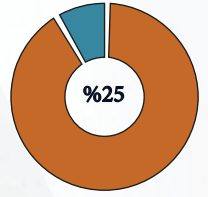

June
2024

From 01 January to 30 June 2024, the Executive Unit for IDPs monitored (1,769) households (9,515) individuals who were displaced from 18 different governorates and they were distributed among 8 governorates.

The Executive Unit for IDPs also recorded (339) households (1,851) individuals, including (170) households (956) individuals who were newly displaced and (169) households (895) individuals were displaced for the second time between 01 - 30 June 2024. Most of these households were displaced from Taiz Governorate (50%), Al Hodeidah Governorate (14%), and between (1 - 9 %) of the households were displaced from the governorates of Marib, Ibb, Shabwah, Dhamar, Sadah, Amran.

For the same period 01 - 30 June 2024, it was also recorded that (128) households (618) individuals left their current areas of displacement same of them returned back to their original areas, others moved or were displaced for a second time.

The Executive Unit for IDPs also tracked (32) households (128) individuals returned to their places of origin in June.

RRM

HHs Returnees

HHs Displacement

HHs Departed