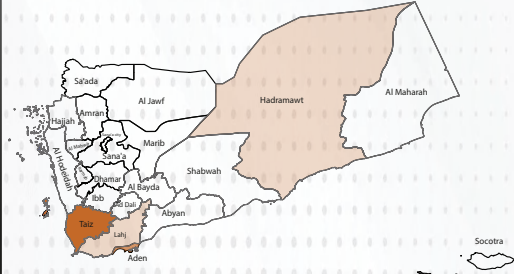

June
2024

From 01 January to 30 June 2024, the Executive Unit for IDPs monitored (1,769) households (9,515) individuals who were displaced from 18 different governorates and they were distributed among 8 governorates.

The Executive Unit for IDPs also recorded (339) households (1,851) individuals, including (170) households (956) individuals who were newly displaced and (169) households (895) individuals were displaced for the second time between 01 - 30 June 2024. Most of these households were displaced from Taiz Governorate (50%), Al Hodeidah Governorate (14%), and between (1 - 9 %) of the households were displaced from the governorates of Marib, Ibb, Shabwah, Dhamar, Sadah, Amran.

The Executive Unit for IDPs also tracked (32) households (128) individuals returned to their places of origin in June.

RRM

HHs Returnees

HHs Displacement

HHs Departed

Governorate	HHs Returnees		IDPs Returnees	
	1 - 30 June	1 - 30 June	1 - 30 June	1 - 30 June
Al Hodeidah	22	81		
Taiz	9	39		
Lahj	1	8		
Aden	0	0		
Ad Dali	0	0		
Marib	0	0		
Shabwah	0	0		
Hadramawt	0	0		
Abyan	0	0		
Al Maharah	0	0		
Hajjah	0	0		
Al Jawf	0	0		
Socotra	0	0		
TOTAL	32	128		

Governorate	HHs Displacement		IDPs individuals	
	1 - 30 June	1 - 30 June	1 - 30 June	1 - 30 June
Marib	99	565		
Aden	29	112		
Shabwah	28	204		
Al Maharah	13	66		
Abyan	1	9		
Lahj	0	0		
Ad Dali	0	0		
Al Hodeidah	0	0		
Taiz	0	0		
Hadramawt	0	0		
Hajjah	0	0		
Al Jawf	0	0		
Socotra	0	0		
TOTAL	170	956		