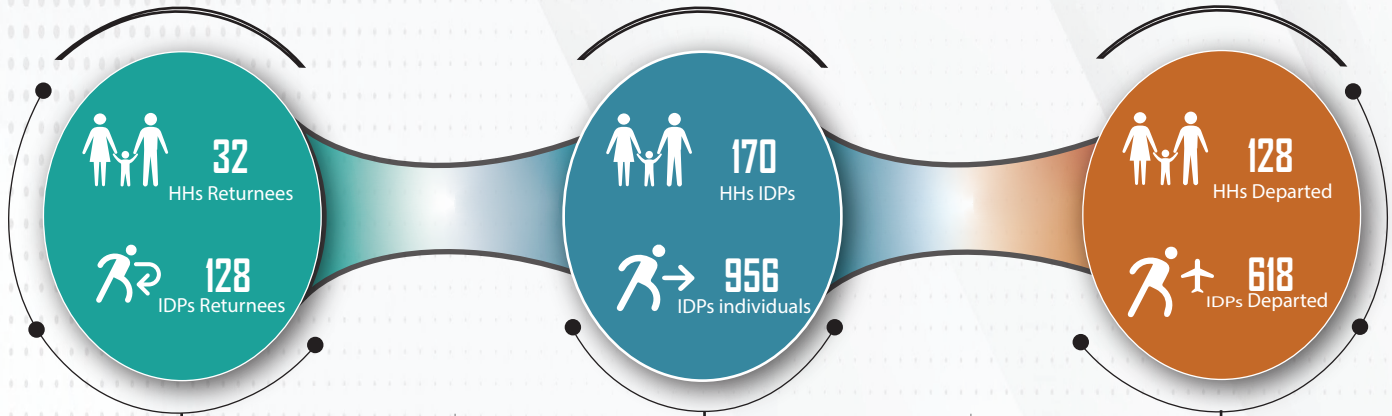

June
2024

From 01 January to 30 June 2024, the Executive Unit for IDPs monitored (1,769) households (9,515) individuals who were displaced from 18 different governorates and they were distributed among 8 governorates.

The Executive Unit for IDPs also recorded (339) households (1,851) individuals, including (170) households (956) individuals who were newly displaced and (169) households (895) individuals were displaced for the second time between 01 - 30 June 2024. Most of these households were displaced from Taiz Governorate (50%), Al Hodeidah Governorate (14%), and between (1 - 9 %) of the households were displaced from the governorates of Marib, Ibb, Shabwah, Dhamar, Sadah, Amran.

For the same period 01 - 30 June 2024, it was also recorded that (128) households (618) individuals left their current areas of displacement same of them returned back to their original areas, others moved or were displaced for a second time.

The Executive Unit for IDPs also tracked (32) households (128) individuals returned to their places of origin in June.

RRM

HHs Returnees

HHs Displacement

HHs Departed

Governorate	HHs Returnees		IDPs Returnees	
	1 - 30 June	1 - 30 June	1 - 30 June	1 - 30 June
Al Hodeidah	22	81		
Taiz	9	39		
Lahj	1	8		
Aden	0	0		
Ad Dali	0	0		
Marib	0	0		
Shabwah	0	0		
Hadramawt	0	0		
Abyan	0	0		
Al Maharah	0	0		
Hajjah	0	0		
Al Jawf	0	0		
Socotra	0	0		
TOTAL	32	128		