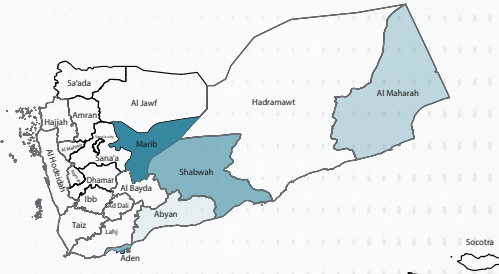

June
2024

From 01 January to 30 June 2024, the Executive Unit for IDPs monitored (1,769) households (9,515) individuals who were displaced from 18 different governorates and they were distributed among 8 governorates.

The Executive Unit for IDPs also recorded (339) households (1,851) individuals, including (170) households (956) individuals who were newly displaced and (169) households (895) individuals were displaced for the second time between 01 - 30 June 2024. Most of these households were displaced from Taiz Governorate (50%), Al Hodeidah Governorate (14%), and between (1 - 9 %) of the households were displaced from the governorates of Marib, Ibb, Shabwah, Dhamar, Sadah, Amran.

The Executive Unit for IDPs also tracked (32) households (128) individuals returned to their places of origin in June.

RRM

HHs Returnees

HHs Displacement

HHs Departed

Governorate	HHs Returnees		IDPs Returnees	
	1 - 30 June	1 - 30 June	1 - 30 June	1 - 30 June
Al Hodeidah	22	81		
Taiz	9	39		
Lahj	1	8		
Aden	0	0		
Ad Dali	0	0		
Marib	0	0		
Shabwah	0	0		
Hadramawt	0	0		
Abyan	0	0		
Al Maharah	0	0		
Hajjah	0	0		
Al Jawf	0	0		
Socotra	0	0		
TOTAL	32	128		

Governorate	HHs Displacement		IDPs individuals	
	1 - 30 June	1 - 30 June	1 - 30 June	1 - 30 June
Marib	99	565		
Aden	29	112		
Shabwah	28	204		
Al Maharah	13	66		
Abyan	1	9		
Lahj	0	0		
Ad Dali	0	0		
Al Hodeidah	0	0		
Taiz	0	0		
Hadramawt	0	0		
Hajjah	0	0		
Al Jawf	0	0		
Socotra	0	0		
TOTAL	170	956		