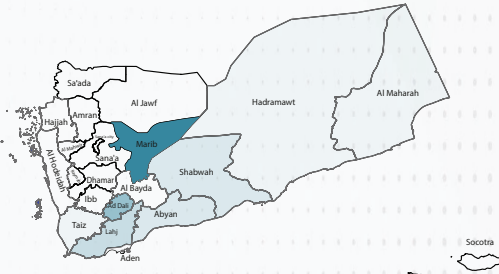

New Displacement

	1 - 31 July	1 - 31 July
Marib	123	721
Ad Dali	35	142
Lahj	14	81
Abyan	8	31
Shabwah	8	42
Al Maharah	6	32
Taiz	6	35
Hadramawt	5	33
Aden	0	0
Al Hodeidah	0	0
Hajjah	0	0
Al Jawf	0	0
Socotra	0	0
TOTAL	205	1,117