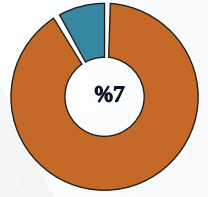

July
2024

From 01 January to 31 July 2024, the Executive Unit for IDPs monitored (2,120) households (10,923) individuals who were displaced from 15 different governorates and they were distributed among 9 governorates.

The Executive Unit for IDPs also recorded (272) households (1,408) individuals, including (205) households (1,117) individuals who were newly displaced and (67) households (291) individuals were displaced for the second time between 01 - 31 July 2024. Most of these households were displaced from Al Hodeidah Governorate (32%), Taiz Governorate (20%), Marib Governorate (18%), Ad Dali Governorate (10%) and between (1 - 3 %) of the households were displaced from the governorates of Dhamar, Sanaa City, Ibb, Al Mahwit Hajjah, Sanaa, Al Bayda, Raymah, Al Jawf, Amran and Lahj.

For the same period 01 - 31 July 2024, it was also recorded that (164) households (874) individuals left their current areas of displacement same of them returned back to their original areas, others moved or were displaced for a second time.

The Executive Unit for IDPs also tracked (156) households (834) individuals returned to their places of origin in July.

RRM

Return