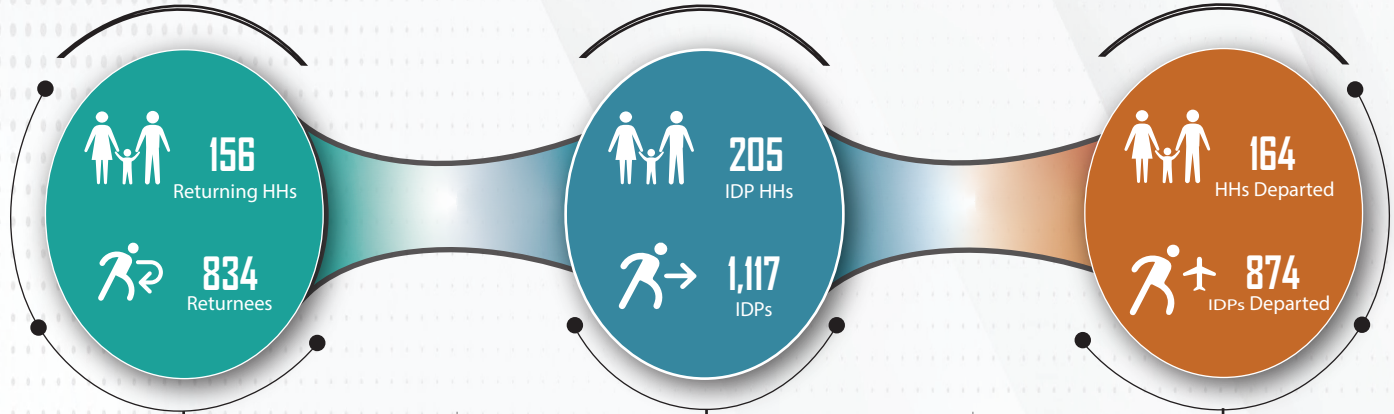

July
2024

From 01 January to 31 July 2024, the Executive Unit for IDPs monitored (2,120) households (10,923) individuals who were displaced from 15 different governorates and they were distributed among 9 governorates.

The Executive Unit for IDPs also recorded (272) households (1,408) individuals, including (205) households (1,117) individuals who were newly displaced and (67) households (291) individuals were displaced for the second time between 01 - 31 July 2024. Most of these households were displaced from Al Hodeidah Governorate (32%), Taiz Governorate (20%), Marib Governorate (18%), Ad Dali Governorate (10%) and between (1 - 3 %) of the households were displaced from the governorates of Dhamar, Sanaa City, Ibb, Al Mahwit Hajjah, Sanaa, Al Bayda, Raymah, Al Jawf, Amran and Lahj.

For the same period 01 - 31 July 2024, it was also recorded that (164) households (874) individuals left their current areas of displacement same of them returned back to their original areas, others moved or were displaced for a second time.

The Executive Unit for IDPs also tracked (156) households (834) individuals returned to their places of origin in July.

RRM

Return

	1 - 31 July	1 - 31 July
Al Hodeidah	140	772
Aden	14	50
Ad Dali	2	12
Lahj	0	0
Taiz	0	0
Marib	0	0
Shabwah	0	0
Hadramawt	0	0
Abyan	0	0
Al Maharah	0	0
Hajjah	0	0
Al Jawf	0	0
Socotra	0	0
TOTAL	156	834