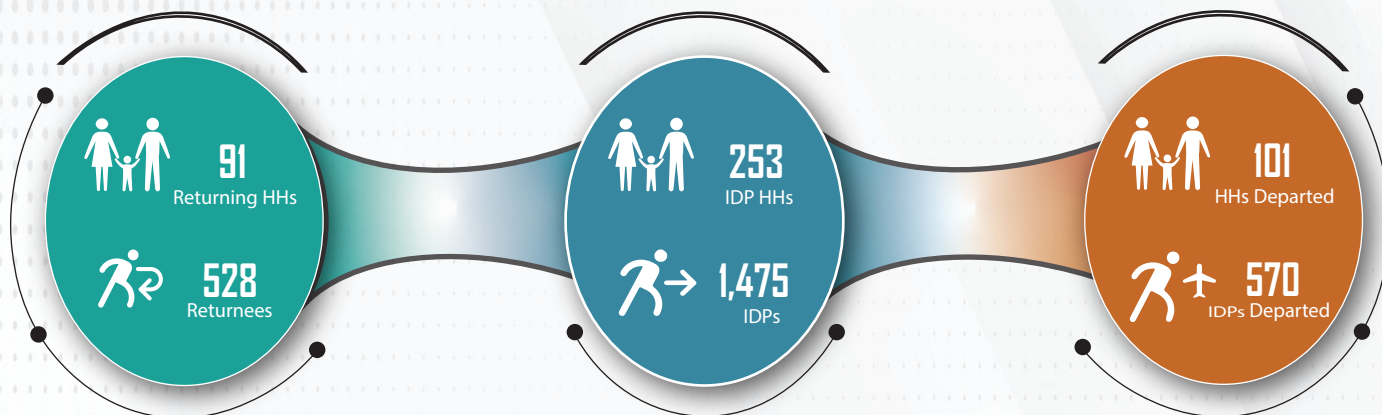

August 2024

From 01 January to 31 August 2024, the Executive Unit for IDPs monitored (2,396) households (12,859) individuals who were displaced from 15 different governorates and they were distributed among 6 governorates.

The Executive Unit for IDPs also recorded (376) households (2,036) individuals, including (253) households (1,475) individuals who were newly displaced and (123) households (561) individuals were displaced for the second time between 01 - 31 August 2024. Most of these households were displaced from Al Hodeidah Governorate (28%), Taiz Governorate (15%), Marib Governorate (13%) and between (1 - 7 %) of the households were displaced from the governorates of Ad Dali, Ibb, Hajjah, Dhamar, Sanaa, Al Jawf, Al Mahwit, Raymah, Sanaa City.

For the same period 01 - 31 August 2024, it was also recorded that (101) households (570) individuals left their current areas of displacement same of them returned back to their original areas, others moved or were displaced for a second time.

The Executive Unit for IDPs also tracked (91) households (528) individuals returned to their places of origin in July.

RRM

Return

New Displacement

Departure

	1 - 31 Aug	1 - 31 Aug
Al Hodeidah	89	516
Ad Dali	2	12
Lahj	0	0
Aden	0	0
Taiz	0	0
Marib	0	0
Shabwah	0	0
Hadramawt	0	0
Abyan	0	0
Al Maharah	0	0
Hajjah	0	0
Al Jawf	0	0
Socotra	0	0
TOTAL	91	528