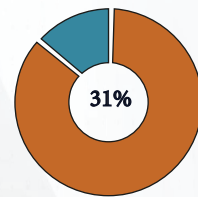

August 2024

From 01 January to 31 August 2024, the Executive Unit for IDPs monitored (2,396) households (12,859) individuals who were displaced from 15 different governorates and they were distributed among 6 governorates.

The Executive Unit for IDPs also recorded (376) households (2,036) individuals, including (253) households (1,475) individuals who were newly displaced and (123) households (561) individuals were displaced for the second time between 01 - 31 August 2024. Most of these households were displaced from Al Hodeidah Governorate (28%), Taiz Governorate (15%), Marib Governorate (13%) and between (1 - 7 %) of the households were displaced from the governorates of Ad Dali, Ibb, Hajjah, Dhamar, Sanaa, Al Jawf, Al Mahwit, Raymah, Sanaa City.

For the same period 01 - 31 August 2024, it was also recorded that (101) households (570) individuals left their current areas of displacement same of them returned back to their original areas, others moved or were displaced for a second time.

The Executive Unit for IDPs also tracked (91) households (528) individuals returned to their places of origin in July.

RRM

Return

New Displacement

Departure