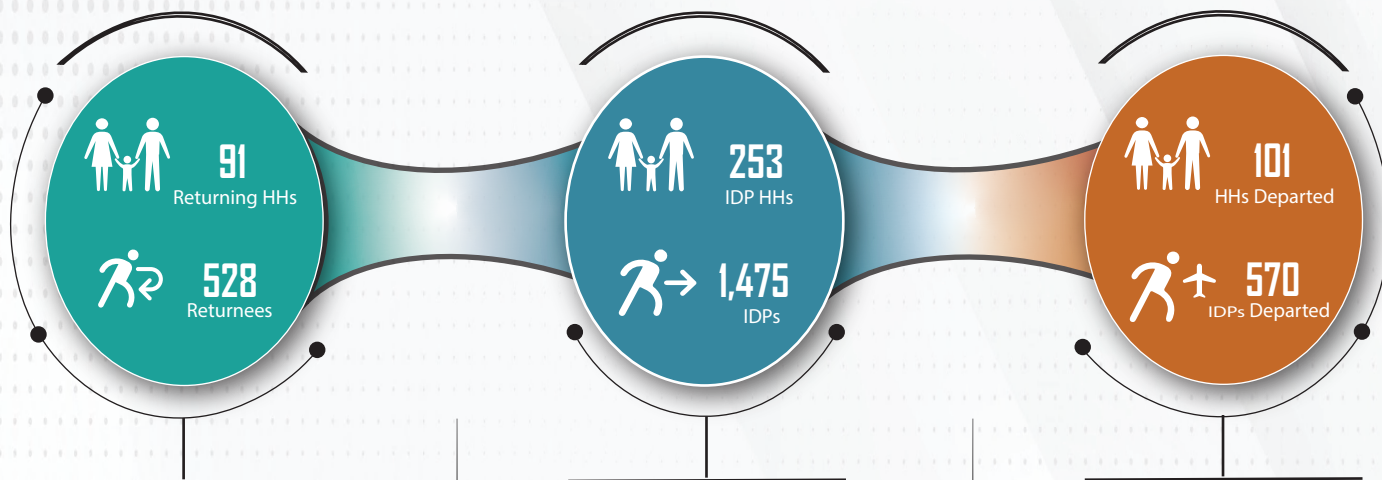

August 2024

From 01 January to 31 August 2024, the Executive Unit for IDPs monitored (2,396) households (12,859) individuals who were displaced from 15 different governorates and they were distributed among 6 governorates.

The Executive Unit for IDPs also recorded (376) households (2,036) individuals, including (253) households (1,475) individuals who were newly displaced and (123) households (561) individuals were displaced for the second time between 01 - 31 August 2024. Most of these households were displaced from Al Hodeidah Governorate (28%), Taiz Governorate (15%), Marib Governorate (13%) and between (1 - 7 %) of the households were displaced from the governorates of Ad Dali, Ibb, Hajjah, Dhamar, Sanaa, Al Jawf, Al Mahwit, Raymah, Sanaa City.

For the same period 01 - 31 August 2024, it was also recorded that (101) households (570) individuals left their current areas of displacement same of them returned back to their original areas, others moved or were displaced for a second time.

The Executive Unit for IDPs also tracked (91) households (528) individuals returned to their places of origin in August.

RRM

Return

New Displacement

Departure

	1 - 31 Aug	1 - 31 Aug
Al Hodeidah	89	516
Ad Dali	2	12
Lahj	0	0
Aden	0	0
Taiz	0	0
Marib	0	0
Shabwah	0	0
Hadramawt	0	0
Abyan	0	0
Al Maharah	0	0
Hajjah	0	0
Al Jawf	0	0
Socotra	0	0
<b>TOTAL</b>	<b>91</b>	