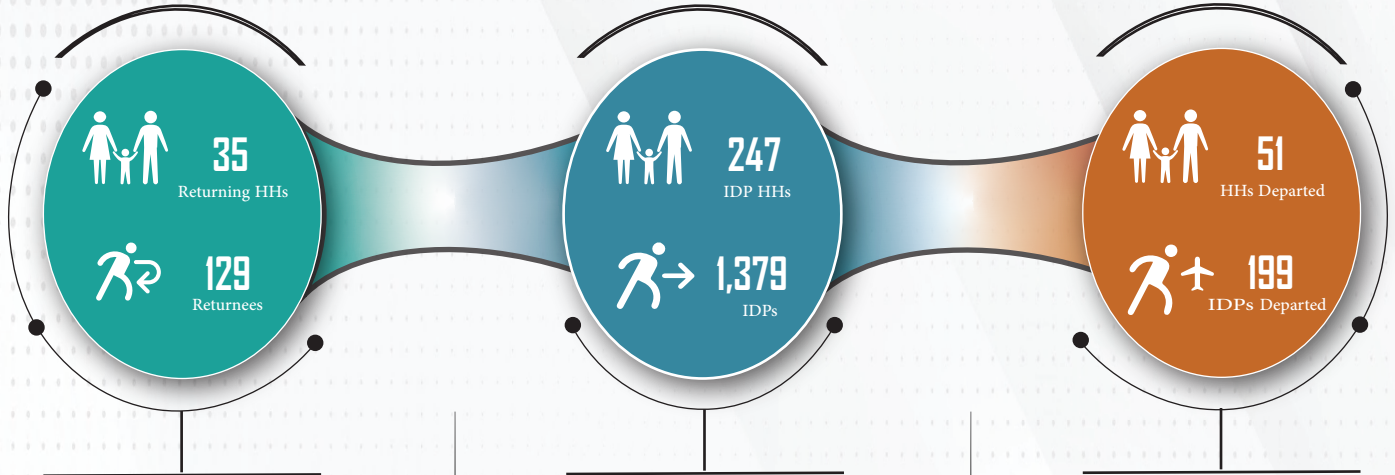

September
2024

From 01 January to 30 September 2024, the Executive Unit for IDPs monitored (2,658) households (14,314) individuals who were displaced from 20 different governorates and they were distributed among 9 governorates.

The Executive Unit for IDPs also recorded (262) households (1,455) individuals, including (247) households (1,379) individuals who were newly displaced and (15) households (76) individuals were displaced for the second time between 01 - 30 September 2024. Most of these households were displaced from Al Hodeidah Governorate (44%), Marib Governorate (11%), Taiz Governorate (7%) and between (1 - 6 %) of the households were displaced from the governorates of Hajjah, Shabwah, Ibb, Al Jawf, Dharmar, Sanaa, Al Mahwit, Al Bayda, Raymah, Sanaa City, Sadah, Abyan, Amran and Lahj.

For the same period 01 - 30 September 2024, it was also recorded that (51) households (199) individuals left their current areas of displacement same of them returned back to their original areas, others moved or were displaced for a second time.

The Executive Unit for IDPs also tracked (35) households (129) individuals returned to their places of origin in September.

RRM

Return

New Displacement

Departure

	1 - 30 Sep	1 - 30 Sep
Al Hodeidah	35	129
Ad Dali	0	0
Lahj	0	0
Aden	0	0
Taiz	0	0
Marib	0	0
Shabwah	0	0
Hadramawt	0	0
Abyan	0	0
Al Maharah	0	0
Hajjah	0	0
Al Jawf	0	0
Socotra	0	0
TOTAL	35	129