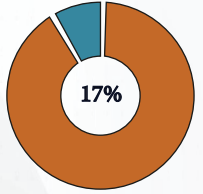

September
2024

From 01 January to 30 September 2024, the Executive Unit for IDPs monitored (2,658) households (14,314) individuals who were displaced from 20 different governorates and they were distributed among 9 governorates.

The Executive Unit for IDPs also recorded (262) households (1,455) individuals, including (247) households (1,379) individuals who were newly displaced and (15) households (76) individuals were displaced for the second time between 01 - 30 September 2024. Most of these households were displaced from Al Hodeidah Governorate (44%), Marib Governorate (11%), Taiz Governorate (7%) and between (1 - 6 %) of the households were displaced from the governorates of Hajjah, Shabwah, Ibb, Al Jawf, Dharmar, Sanaa, Al Mahwit, Al Bayda, Raymah, Sanaa City, Sadah, Abyan, Amran and Lahj.

For the same period 01 - 30 September 2024, it was also recorded that (51) households (199) individuals left their current areas of displacement same of them returned back to their original areas, others moved or were displaced for a second time.

The Executive Unit for IDPs also tracked (35) households (129) individuals returned to their places of origin in September.

RRM

Return

New Displacement

Departure