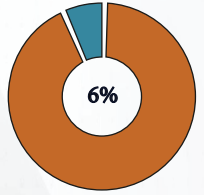

YEMEN EX.U.IDPs Displacement Tracking Report

November 2024

From 01 January to 30 November 2024, the Executive Unit for IDPs monitored (3,571) households (19,167) individuals who were displaced from 21 different governorates and they were distributed among 10 governorates.

The Executive Unit for IDPs also recorded (515) households (2,588) individuals, including (476) households (2,393) individuals who were newly displaced and (39) households (195) individuals were displaced for the second time between 01 - 30 November 2024. Most of these households were displaced from Al Hodeidah Governorate (41%), Taiz Governorate (16%) and between (1 - 5%) of the households were displaced from the governorates of Ad Dali, Ibb, Amran, Sadah, Marib, Al Jawf, Dhamar, Hajjah, Sanaa, Shabwah, Al Bayda, Raymah and Sanaa City.

For the same period 01 - 30 November 2024, it was also recorded that (41) households (183) individuals left their current areas of displacement same of them returned back to their original areas, others moved or were displaced for a second time.

The Executive Unit for IDPs also tracked (41) households (183) individuals returned to their places of origin in November.

RRM