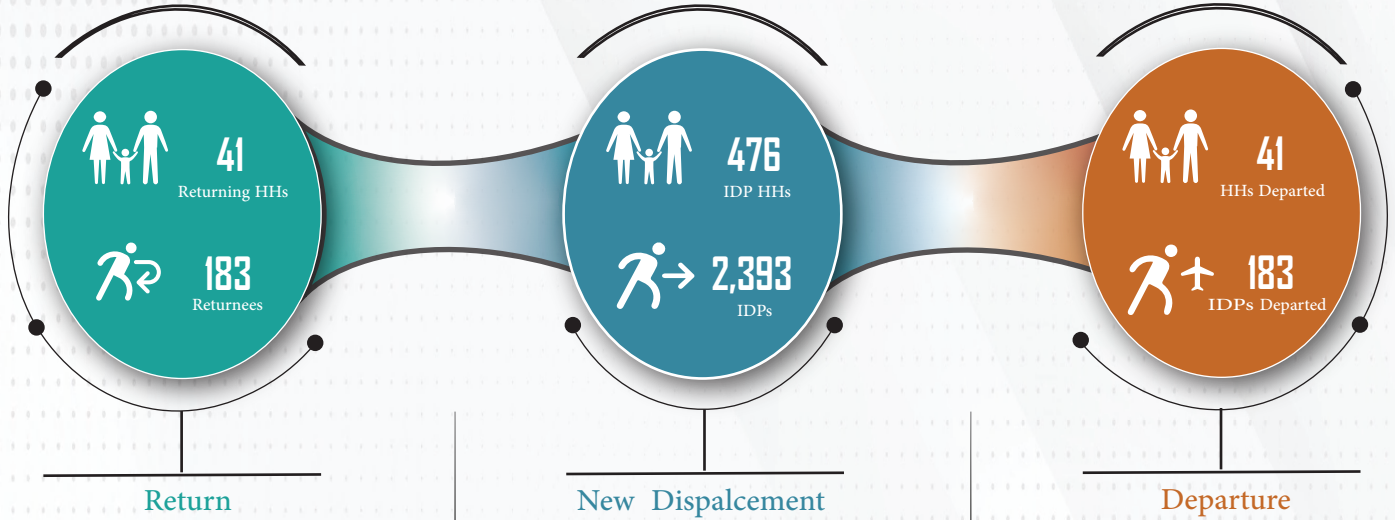

YEMEN EX.U.IDPs Displacement Tracking Report

November 2024

From 01 January to 30 November 2024, the Executive Unit for IDPs monitored (3,571) households (19,167) individuals who were displaced from 21 different governorates and they were distributed among 10 governorates.

The Executive Unit for IDPs also recorded (515) households (2,588) individuals, including (476) households (2,393) individuals who were newly displaced and (39) households (195) individuals were displaced for the second time between 01 - 30 November 2024. Most of these households were displaced from Al Hodeidah Governorate (41%), Taiz Governorate (16%) and between (1 - 5%) of the households were displaced from the governorates of Ad Dali, Ibb, Amran, Sadah, Marib, Al Jawf, Dhamar, Hajjah, Sanaa, Shabwah, Al Bayda, Raymah and Sanaa City.

For the same period 01 - 30 November 2024, it was also recorded that (41) households (183) individuals left their current areas of displacement same of them returned back to their original areas, others moved or were displaced for a second time.

The Executive Unit for IDPs also tracked (41) households (183) individuals returned to their places of origin in November.

RRM

	1 - 30 Nov	1 - 30 Nov
Taiz	39	171
Ad Dali	2	12
Abyan	0	0
Al Hodeidah	0	0
Aden	0	0
Marib	0	0
Shabwah	0	0
Hadramawt	0	0
Lahj	0	0
Al Maharah	0	0
Hajjah	0	0
Al Jawf	0	0
Socotra	0	0
TOTAL	41	